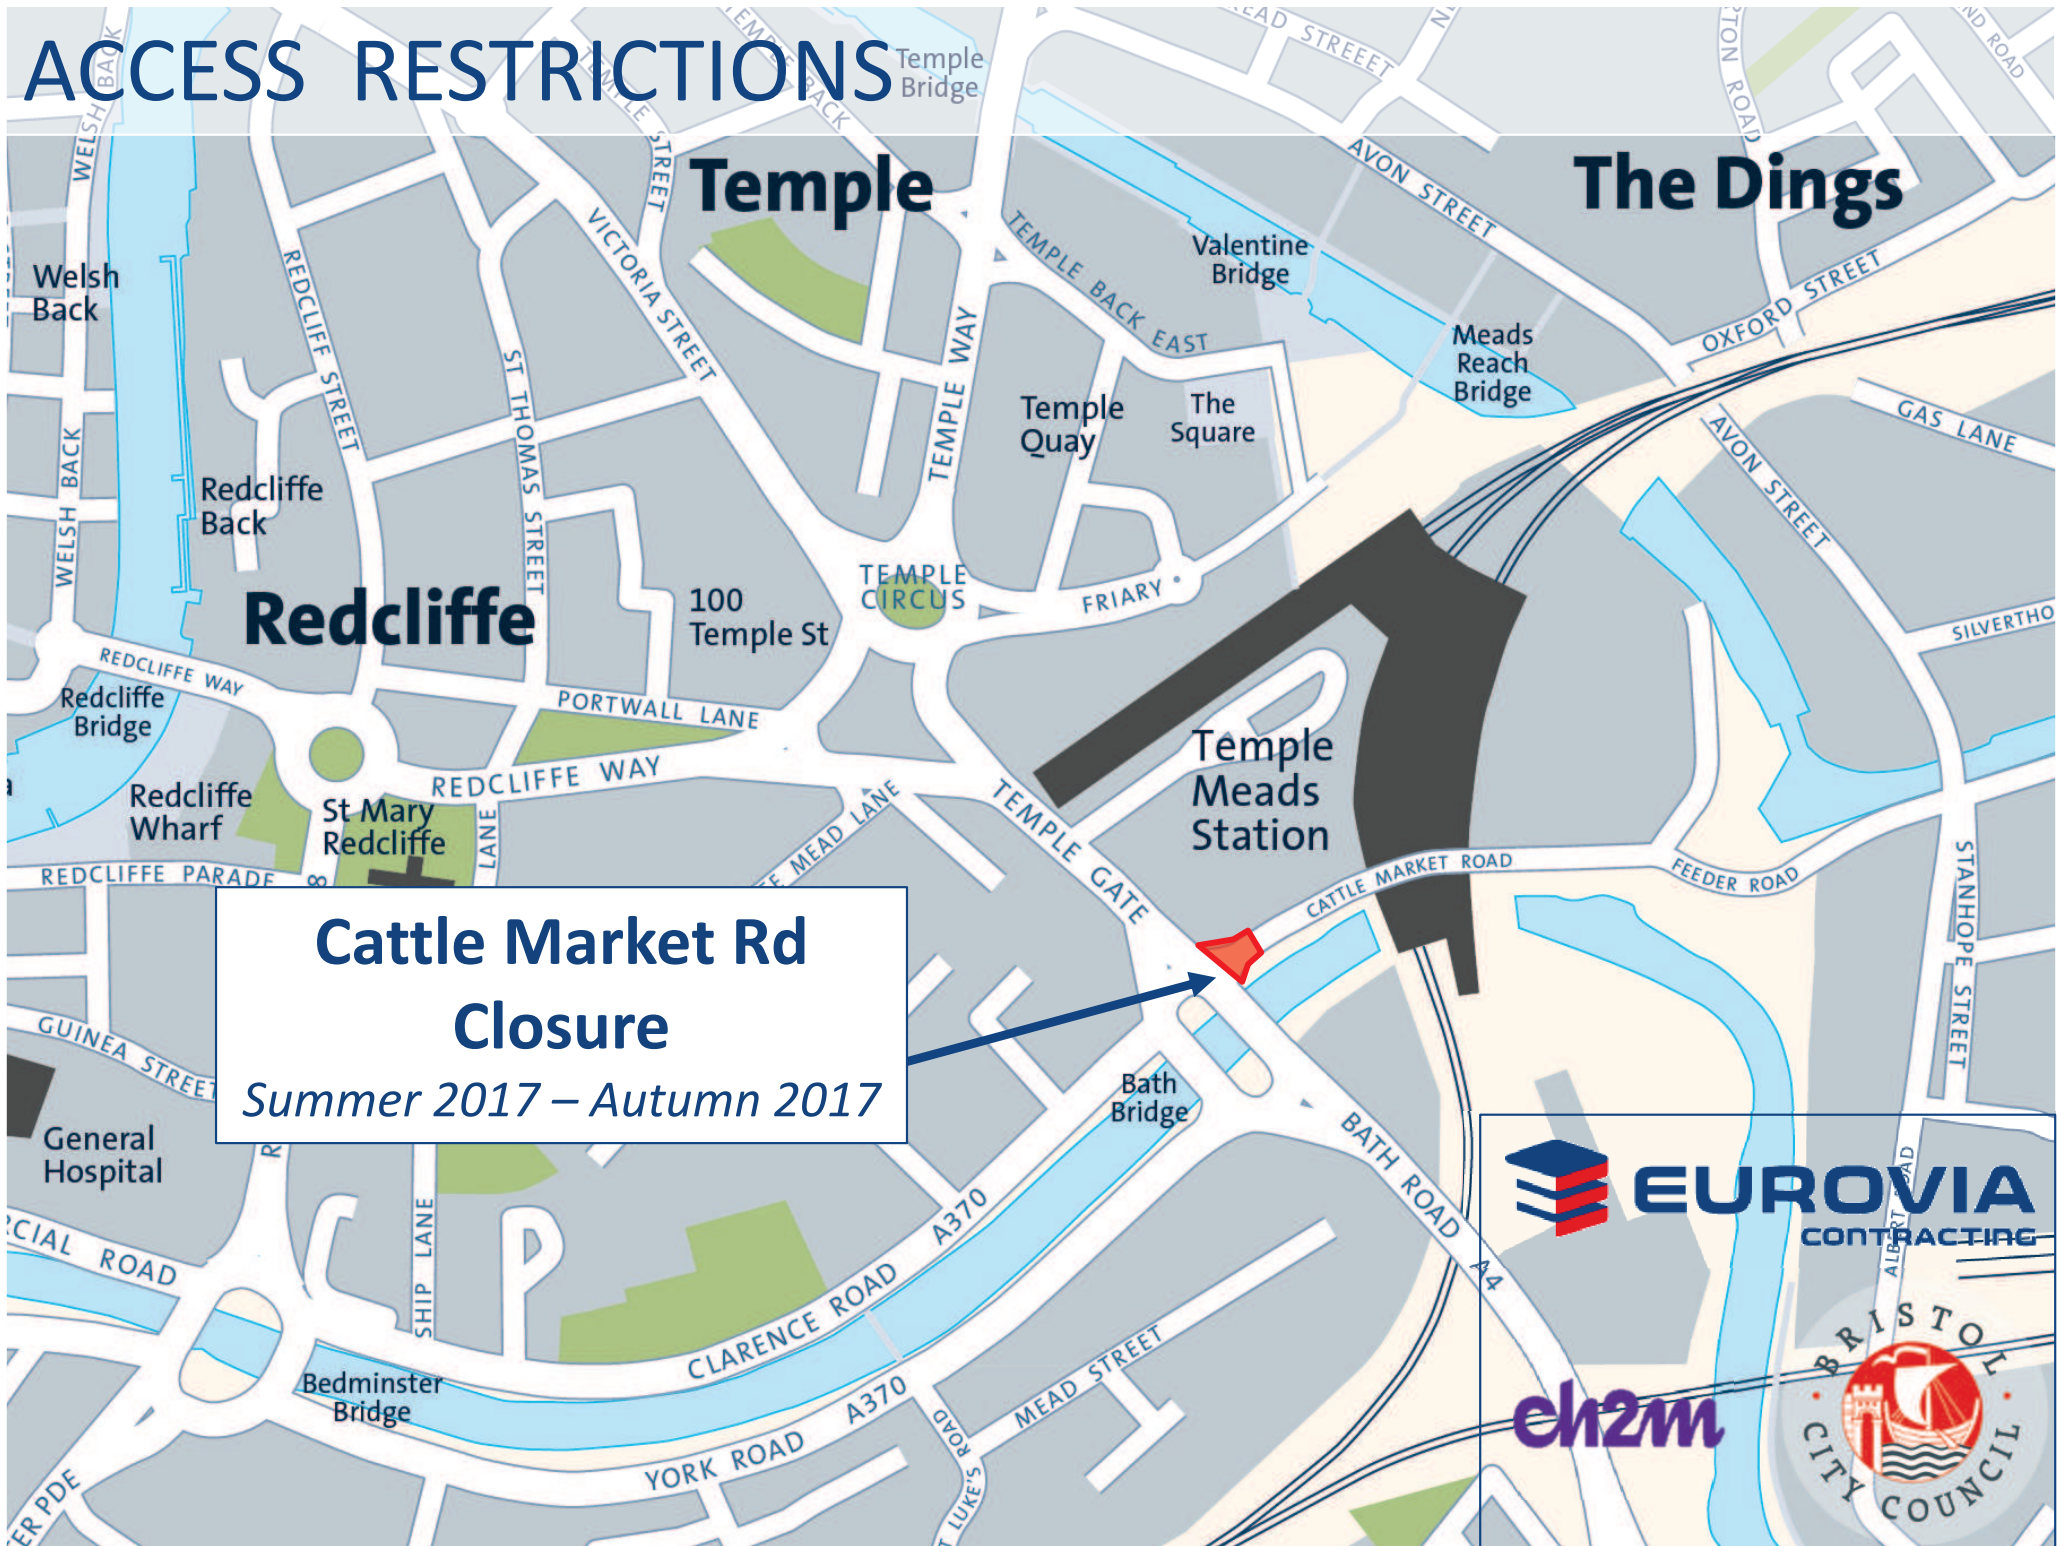

ACCESS RESTRICTIONS

Roundabout Closure
Duration of Works

Redcliffe

Temple

The Dings

100 Temple St

Temple Meads Station

ACCESS RESTRICTIONS

The Friary Closure
Summer 2017 – Spring 2018

Temple

The Dings

Redcliffe

Temple Meads Station

ACCESS RESTRICTIONS

**Cattle Market Rd
Closure**
Summer 2017 – Autumn 2017

EUROVIA
CONTRACTING

eh2m

BRISTOL CITY COUNCIL

Portwall Lane East: Footpath Closures

EUROVIA
CONTRACTING

ch2m

BRISTOL CITY COUNCIL

Temple Street: Road Closure and Access Restrictions