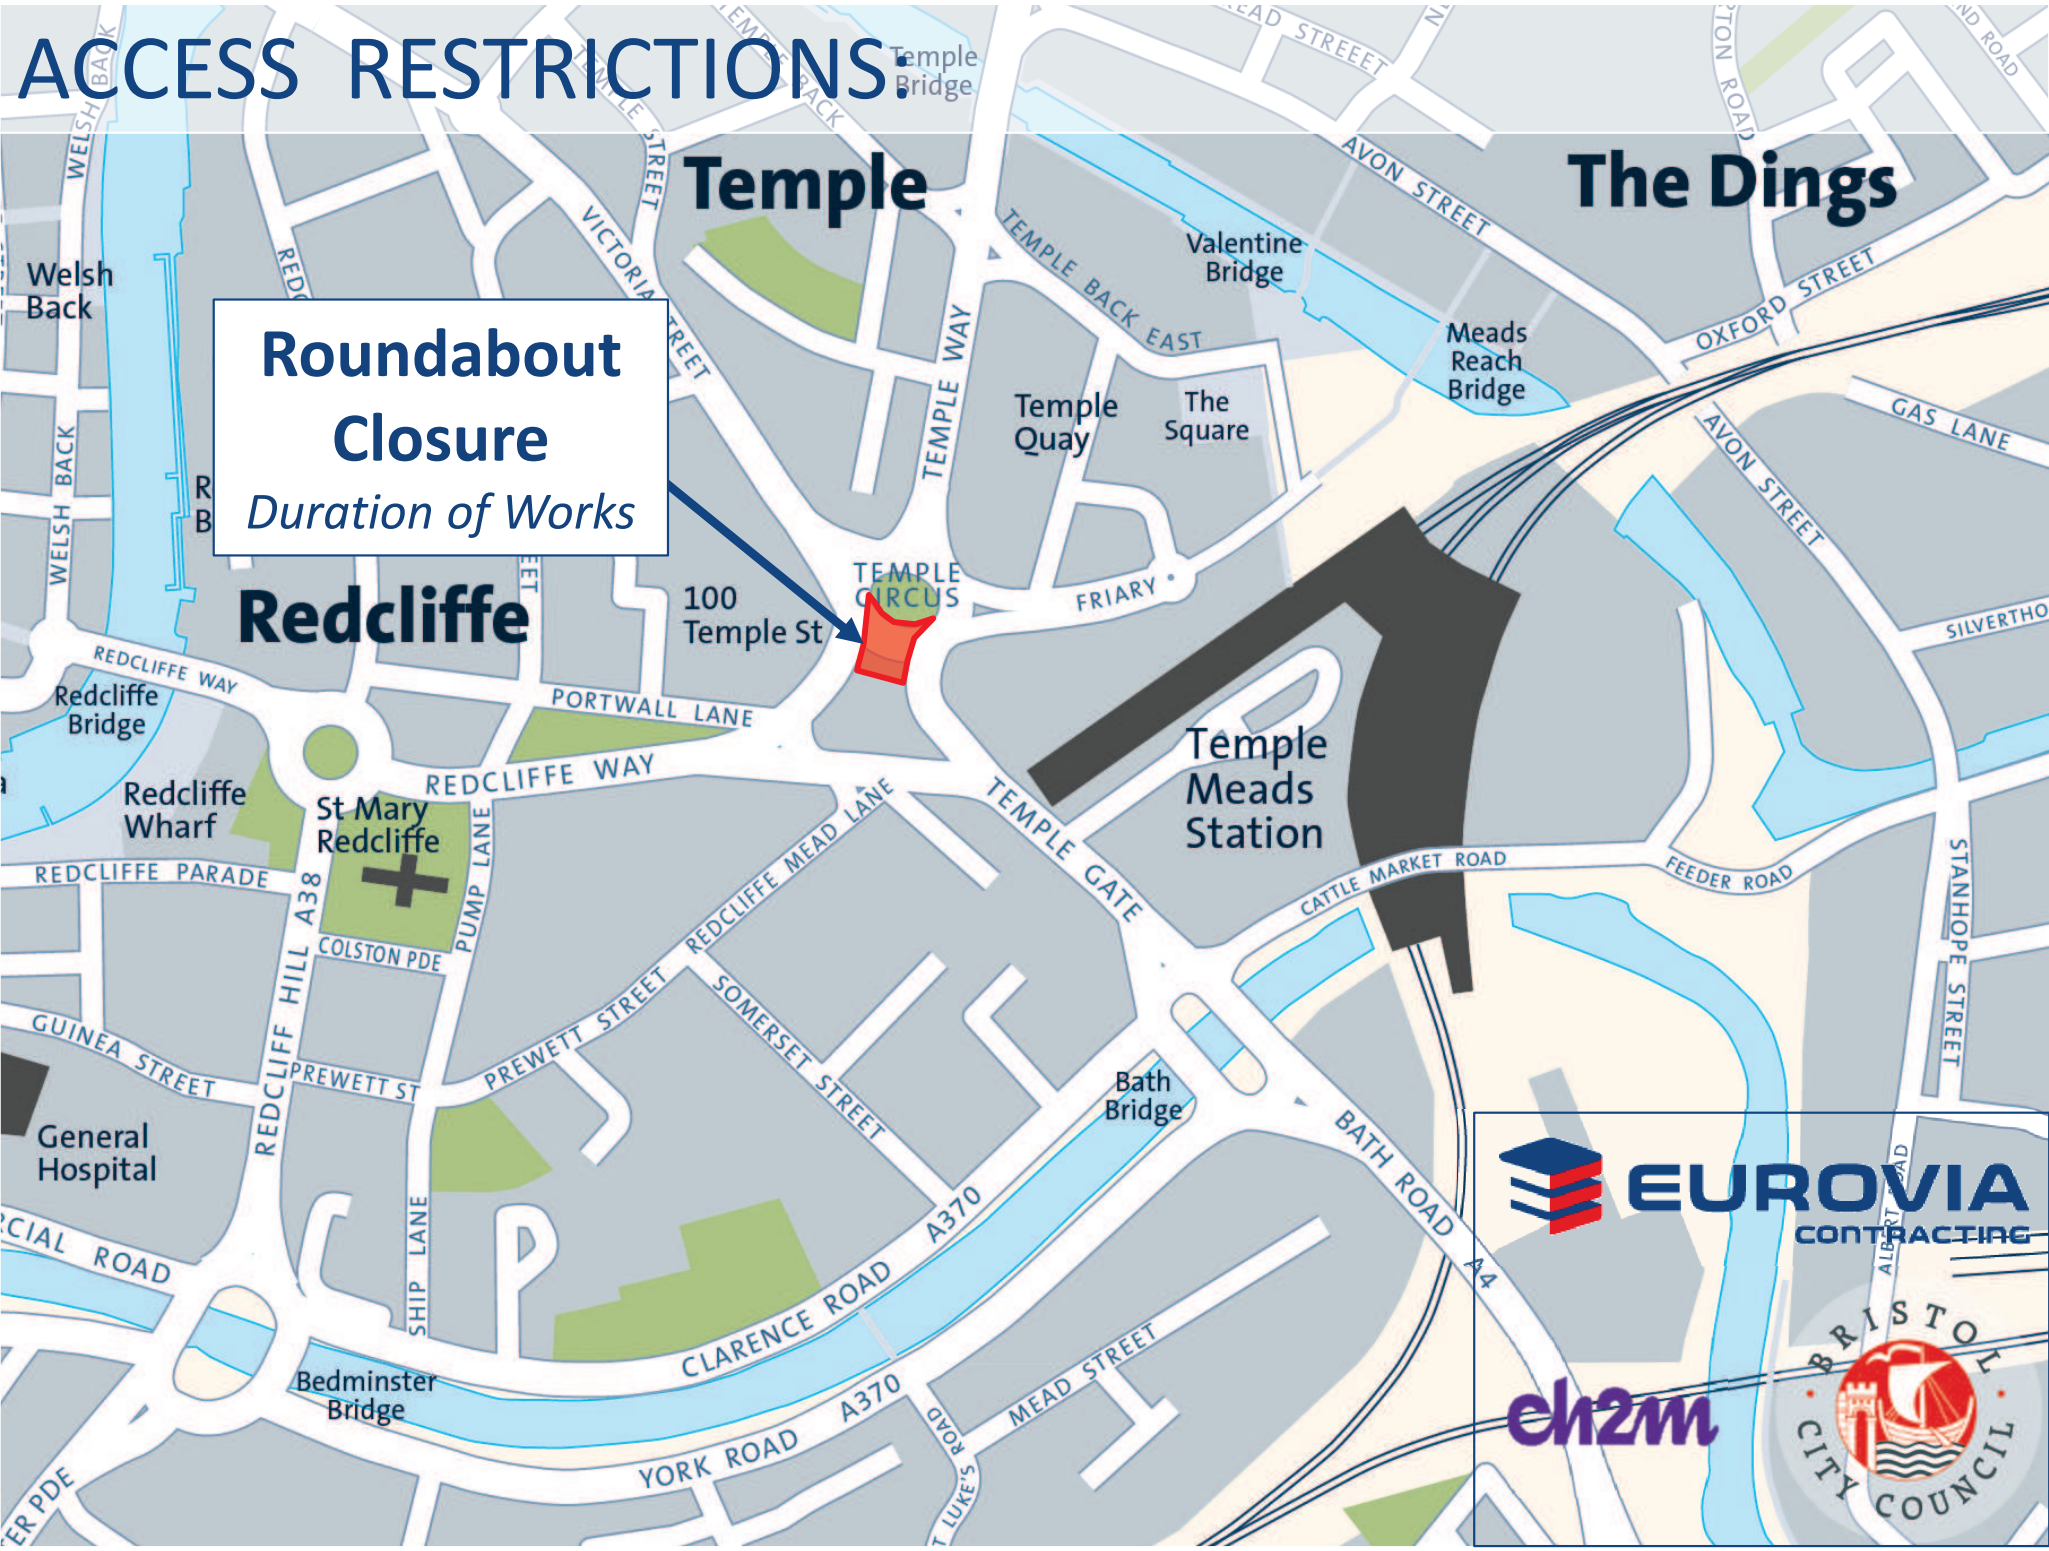

ACCESS RESTRICTIONS

Roundabout Closure
Duration of Works

Redcliffe

Temple

The Dings

100 Temple St

Temple Meads Station

ACCESS RESTRICTIONS

The Friary Closure
Summer 2017 – Spring 2018

Temple

The Dings

Redcliffe

Temple Meads Station

ACCESS RESTRICTIONS

**Cattle Market Rd
Closure**
Summer 2017 – Autumn 2017

EUROVIA
CONTRACTING

eh2m

BRISTOL CITY COUNCIL

Portwall Lane East: Footpath Closures

EUROVIA
CONTRACTING

ch2m

BRISTOL CITY COUNCIL

Temple Street: Road Closure and Access Restrictions