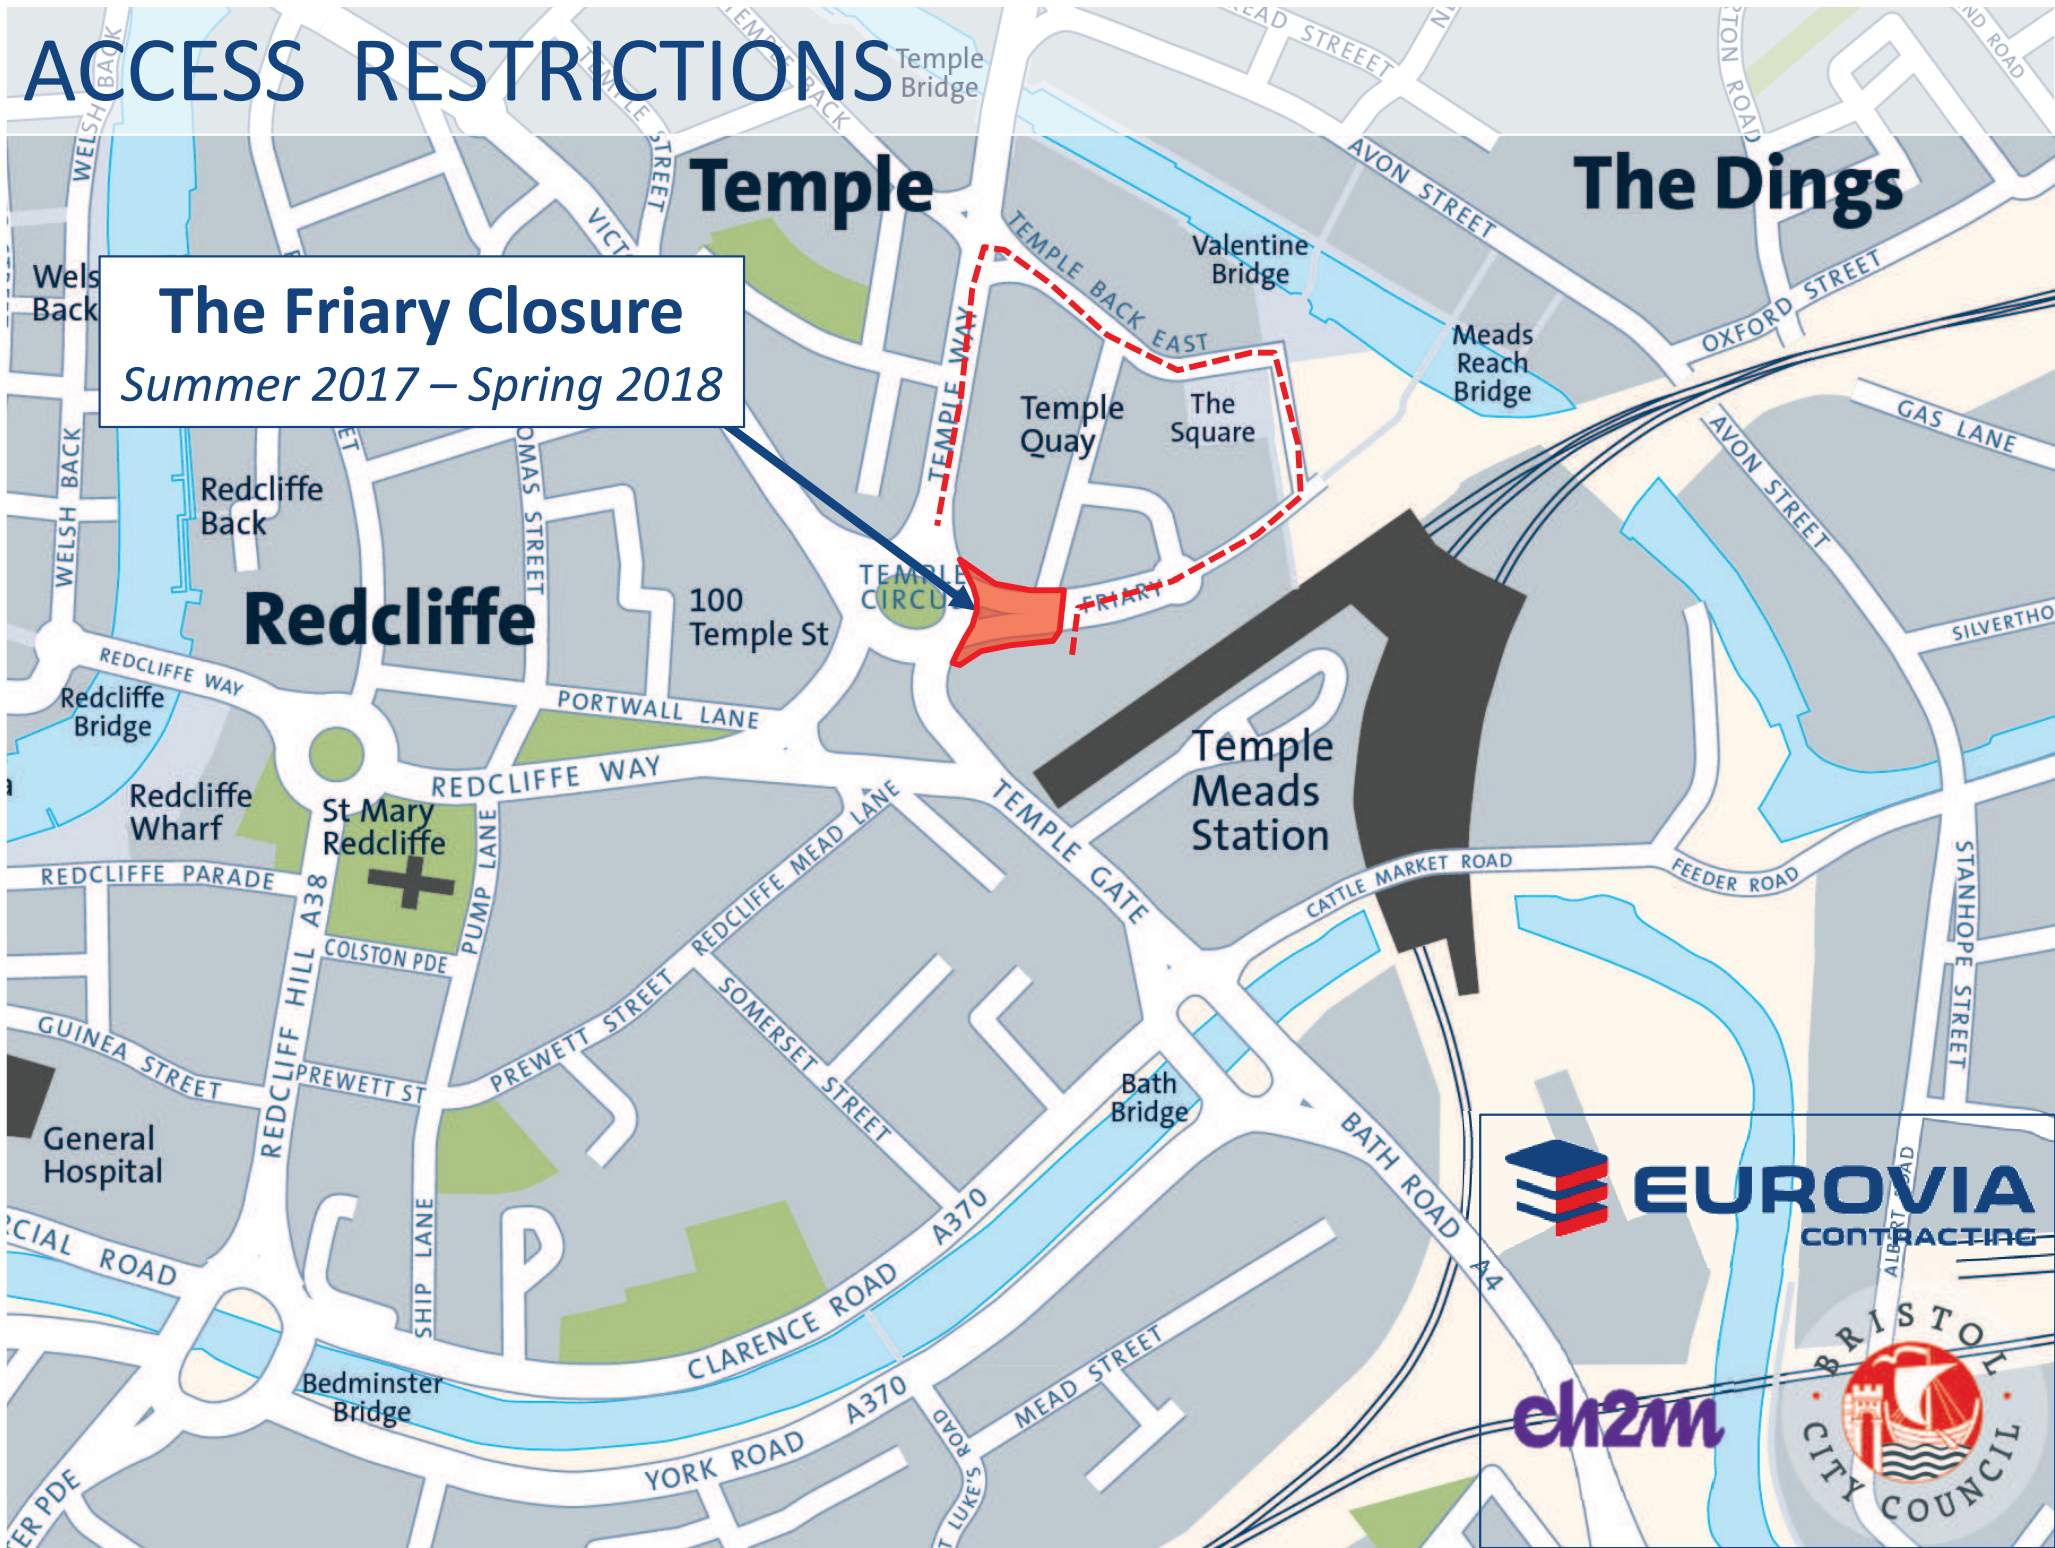

ACCESS RESTRICTIONS

Roundabout Closure
Duration of Works

Redcliffe

Temple

The Dings

100 Temple St

Temple Meads Station

ACCESS RESTRICTIONS

The Friary Closure
Summer 2017 – Spring 2018

Temple

The Dings

Redcliffe

Temple Meads Station

ACCESS RESTRICTIONS

**Cattle Market Rd
Closure**
Summer 2017 – Autumn 2017

EUROVIA
CONTRACTING

eh2m

BRISTOL CITY COUNCIL

Portwall Lane East: Footpath Closures

EUROVIA
CONTRACTING

ch2m

BRISTOL CITY COUNCIL

Temple Street: Road Closure and Access Restrictions