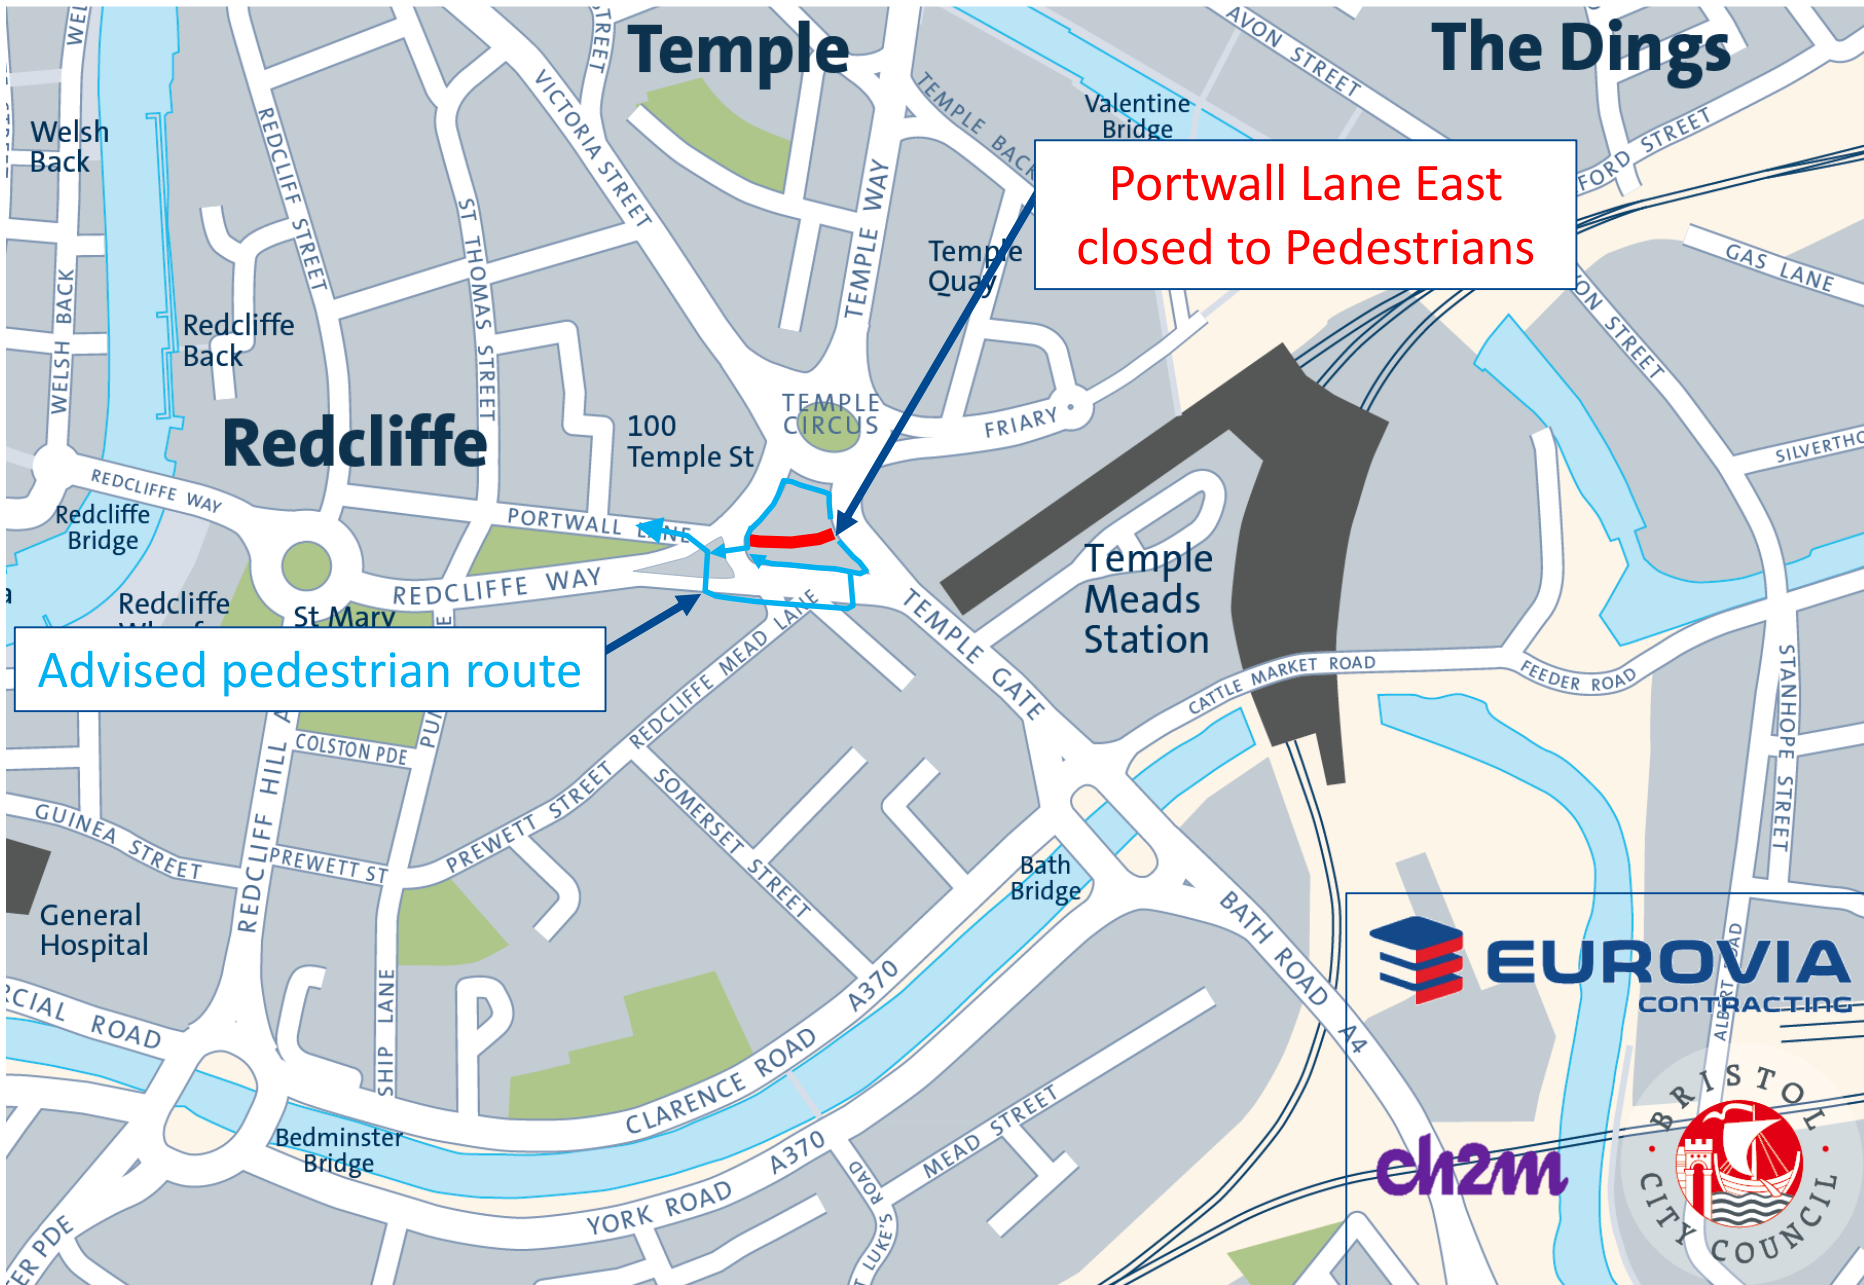

ACCESS RESTRICTIONS

Roundabout Closure
Duration of Works

Redcliffe

Temple

The Dings

100 Temple St

Temple Meads Station

ACCESS RESTRICTIONS

The Friary Closure
Summer 2017 – Spring 2018

Temple

The Dings

Redcliffe

Temple Meads Station

ACCESS RESTRICTIONS

**Cattle Market Rd
Closure**
Summer 2017 – Autumn 2017

EUROVIA
CONTRACTING

eh2m

BRISTOL CITY COUNCIL

Portwall Lane East: Footpath Closures

EUROVIA
CONTRACTING

ch2m

BRISTOL CITY COUNCIL

Temple Street: Road Closure and Access Restrictions